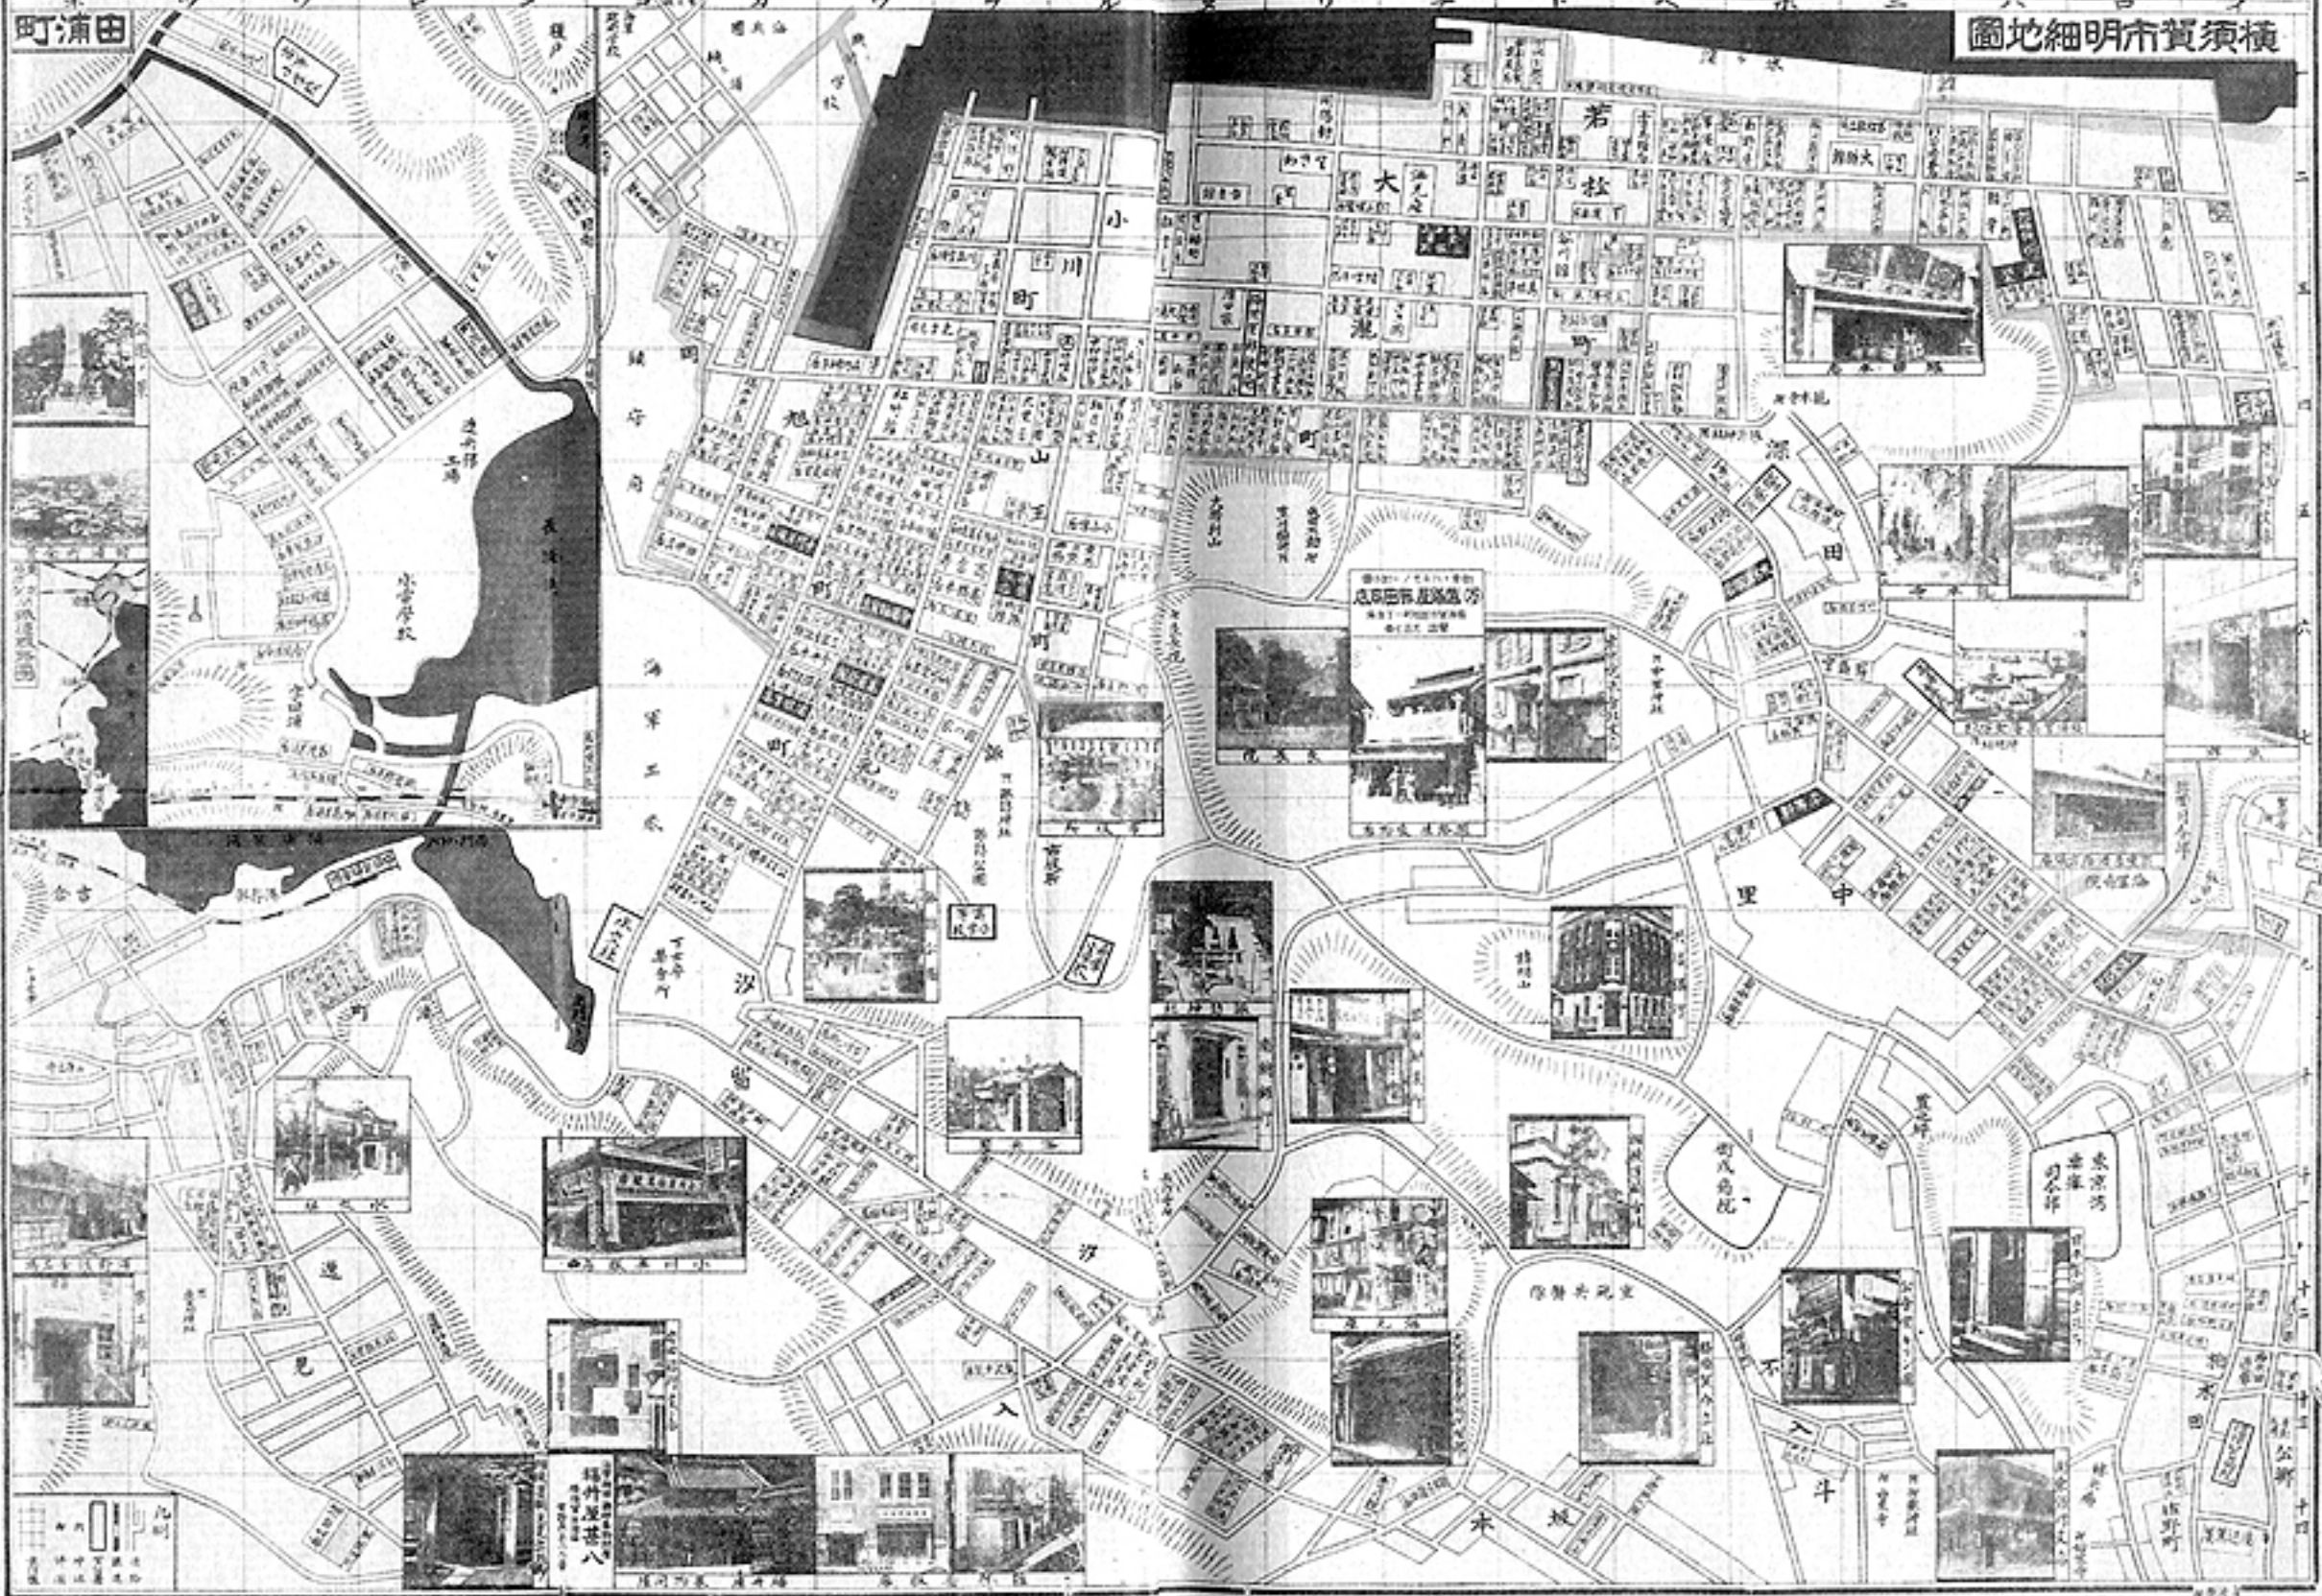

横須賀市明細地圖

田浦町

Vertical text on the left margin, likely a scale or legend, including the characters '九町' at the bottom.