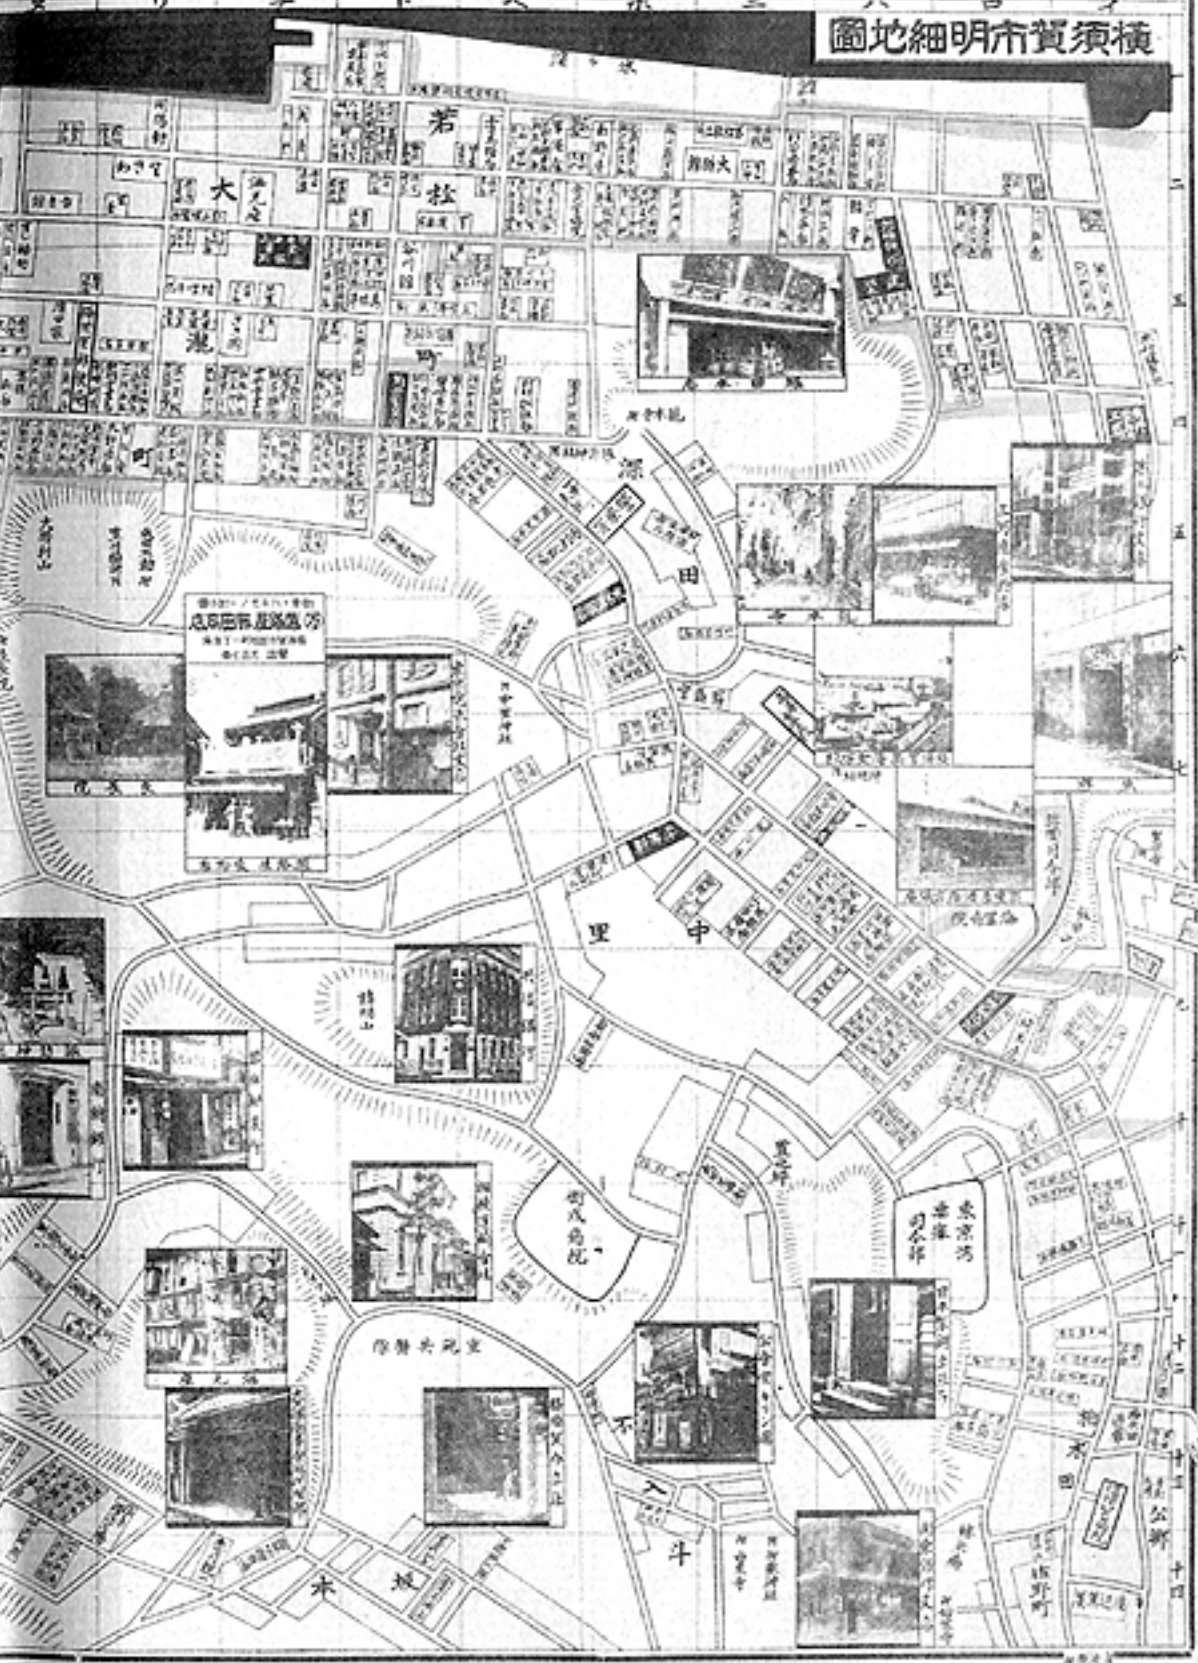

横須賀市明細地圖

田浦町

Vertical text on the left margin, likely a scale or legend, including the characters '九町' at the bottom.