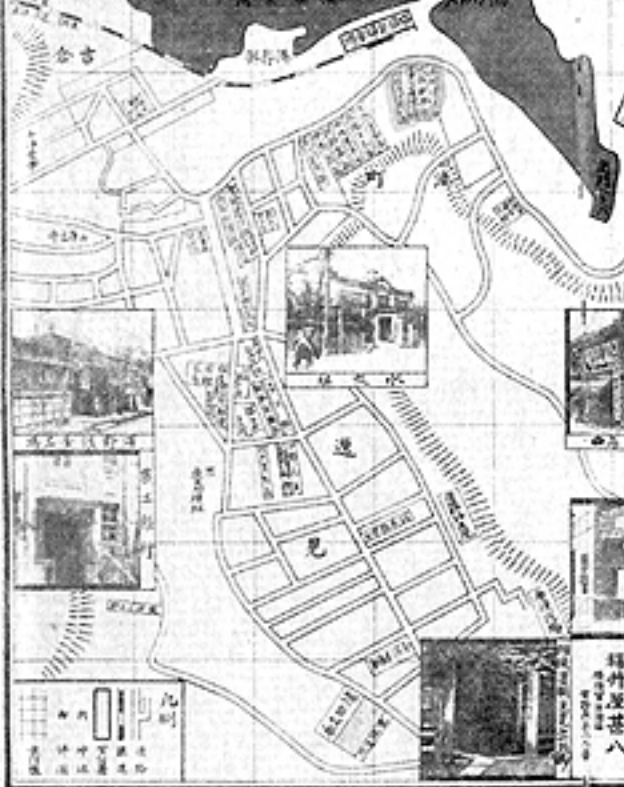

横須賀市明細地圖

田浦町

Vertical text on the left margin, likely a scale or legend, including the characters '九町' at the bottom.